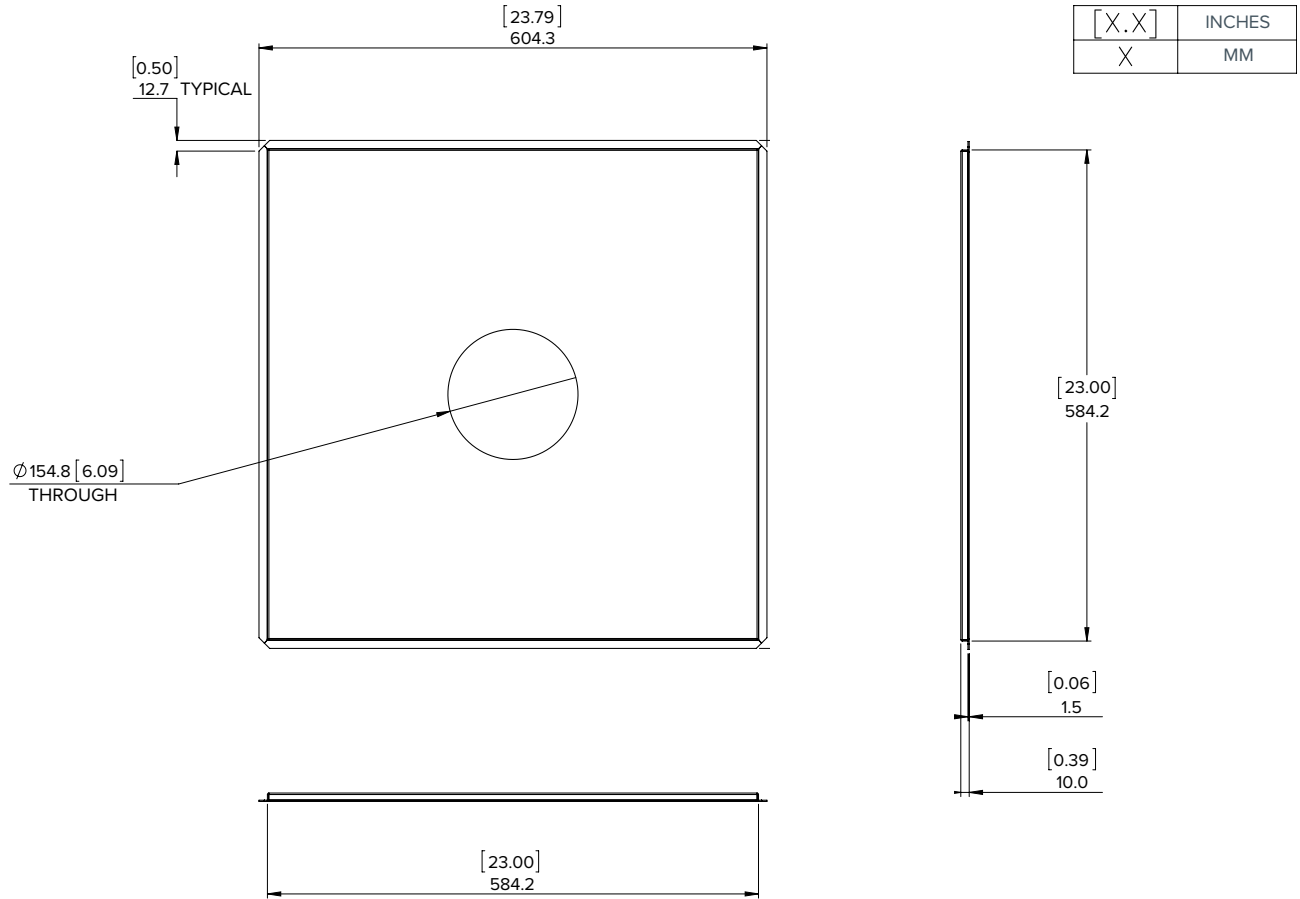

150259 - In-Ceiling Dome Camera Ceiling Panel

UX-BX-DC-CPNL 150259

Metal ceiling panel for in-ceiling dome cameras. Including UX-DC and BX-DO

Weight: 1.5 kg (3.3 lbs)

Finish: Aluminum, powder coat, RAL 9003

- Provides extra support for In-Ceiling IP Dome Cameras
- Replaces or reinforces ceiling tiles in suspended ceiling installations